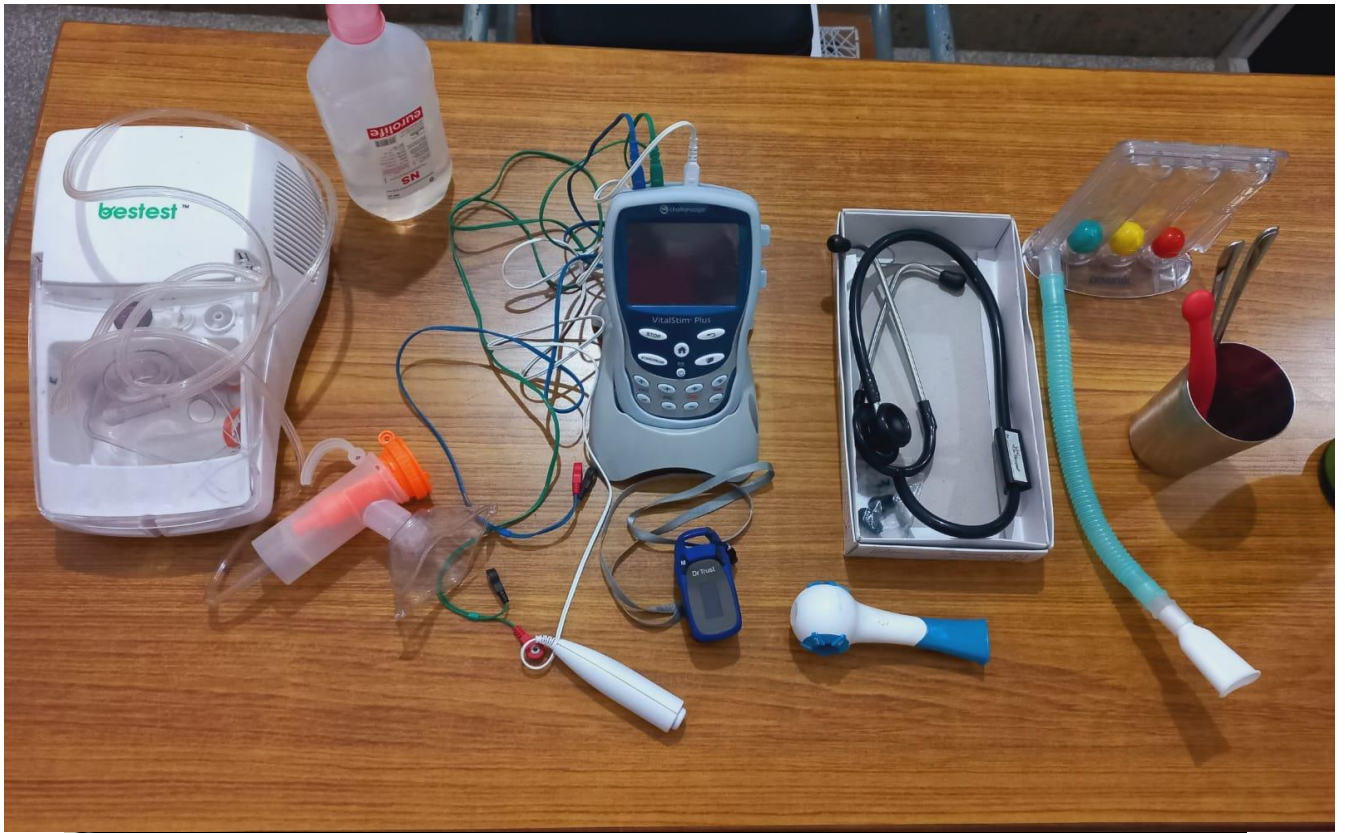

THULASI PHARMACY, DR. CHANDRASHEKAR SPEECH AND HEARING HOSPITAL, Hennur Main Rd, 1st Stage, Lingarajapuram, Bengaluru, Karnataka 560084, India

Lat 13.014327°
Long 77.626624°
17/08/22 02:16 PM

PLAY AREA

TOY LIBRARY